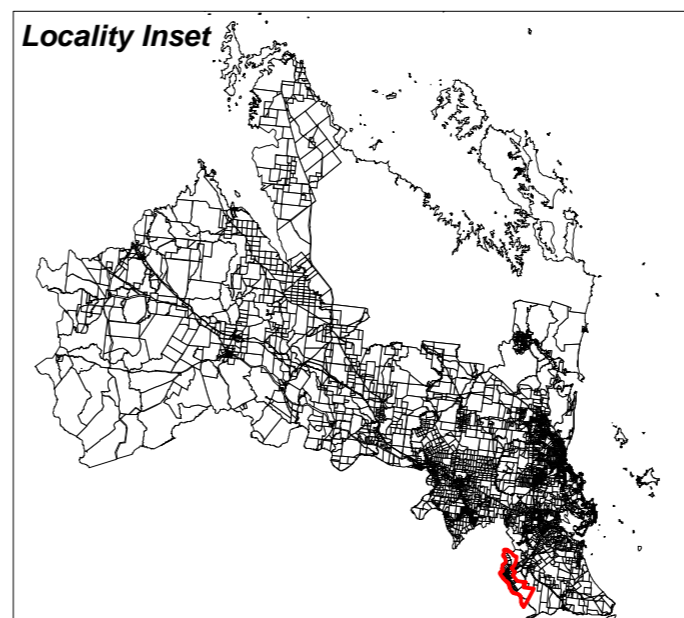

Planning Scheme 2005

living for lifestyle

Zoning Map
Z41
Nerimbera

Commencement date: 17 October 2005