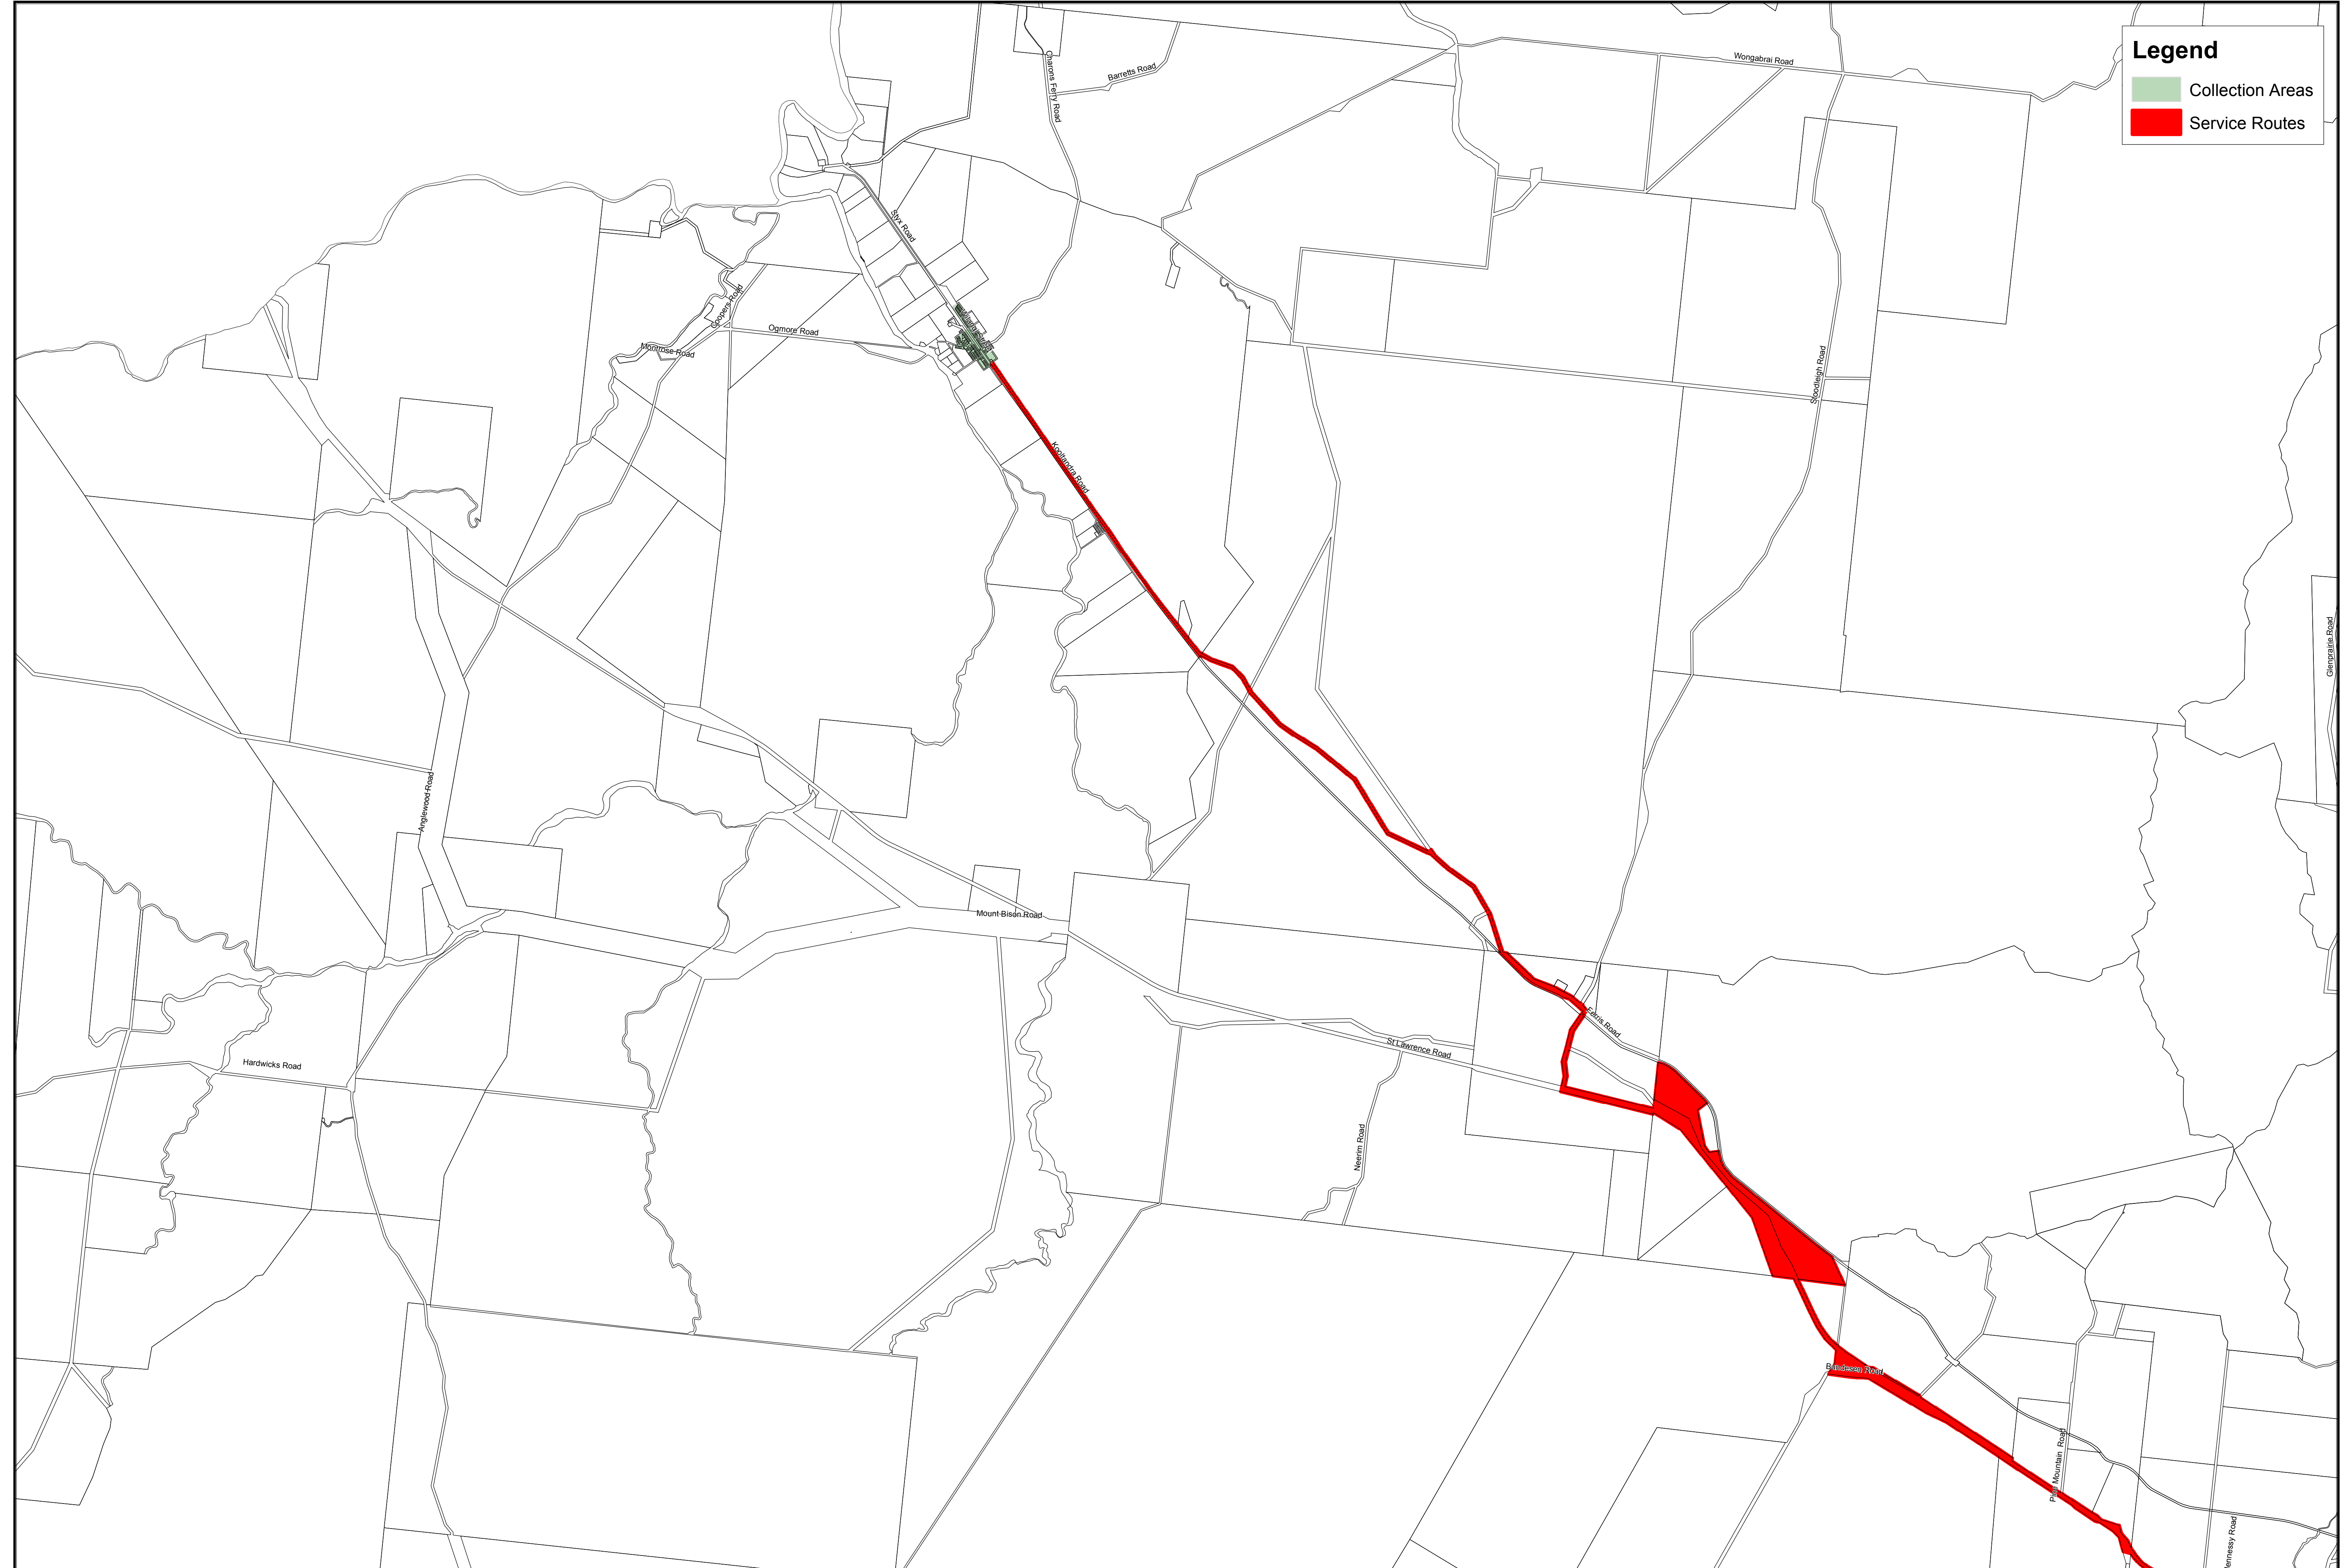

Legend

- Collection Areas
- Service Routes

**Livingstone Shire Council
Designated Waste Collection Areas
Ogmore Area**

**Map 7 of 8
(Ver.1)**

0 0.75 1.5 3 Km
50,000 at A1.

Document Path: O:\Infrastructure\Assets\GIS\Work_Requests\A0378\mxd\LSC_Designated_Collection_Areas_2018_A1Landscape.mxd

**Livingstone
SHIRE COUNCIL**
Printed from Geko on 10/01/2018