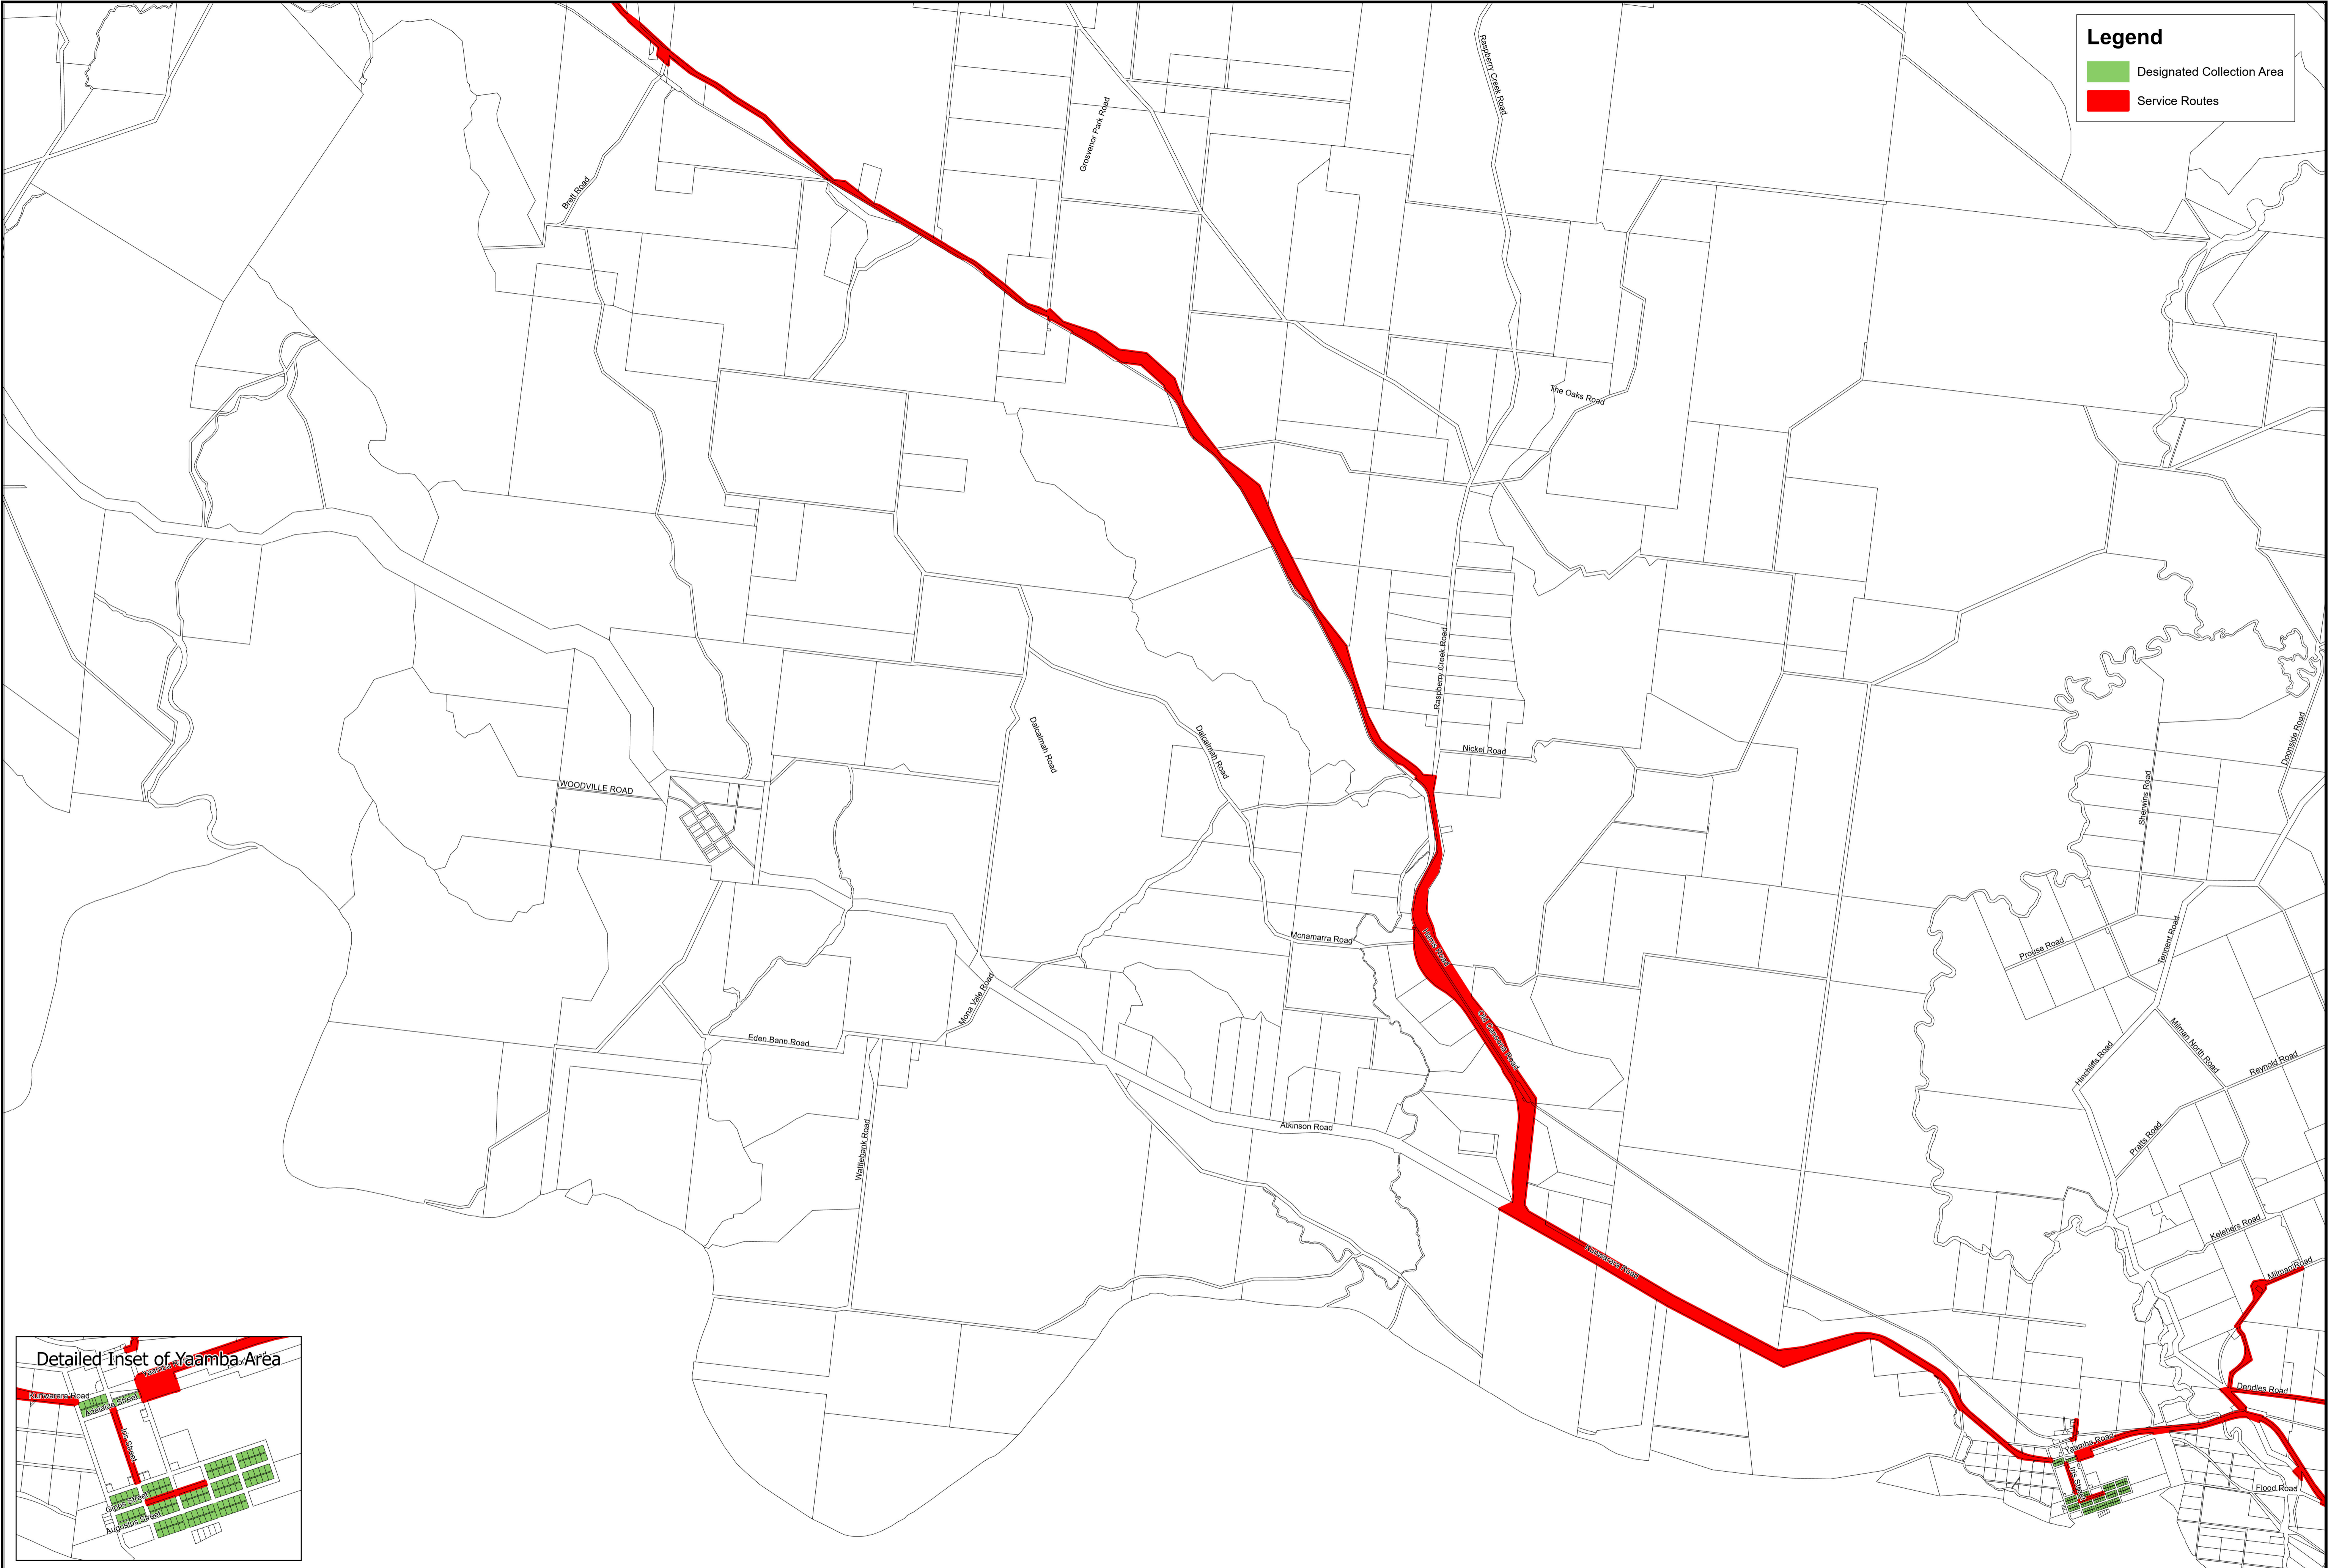

Legend

- Designated Collection Area
- Service Routes

Livingstone Shire Council
Designated Waste Collection Areas
Yaamba Area (Ver 1)