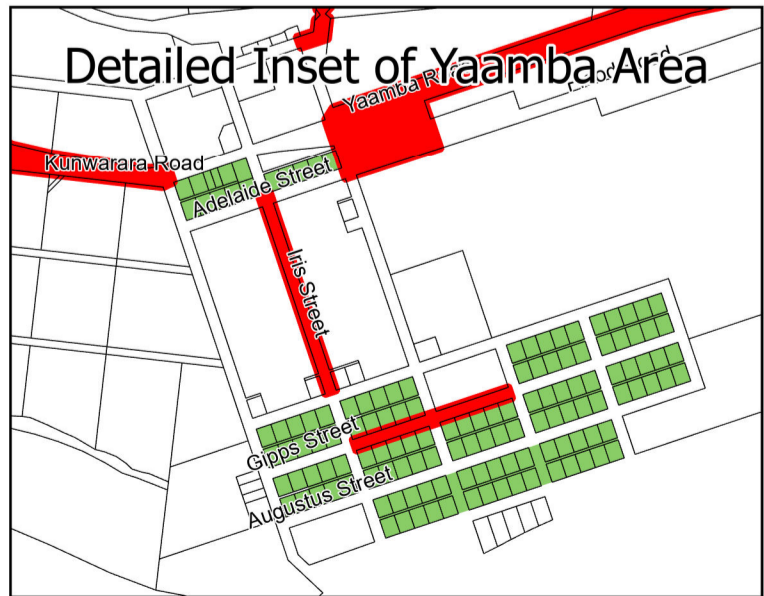

Legend

- Designated Collection Area
- Service Routes

Livingstone Shire Council
Designated Waste Collection Areas
Yaamba Area (Ver 1)