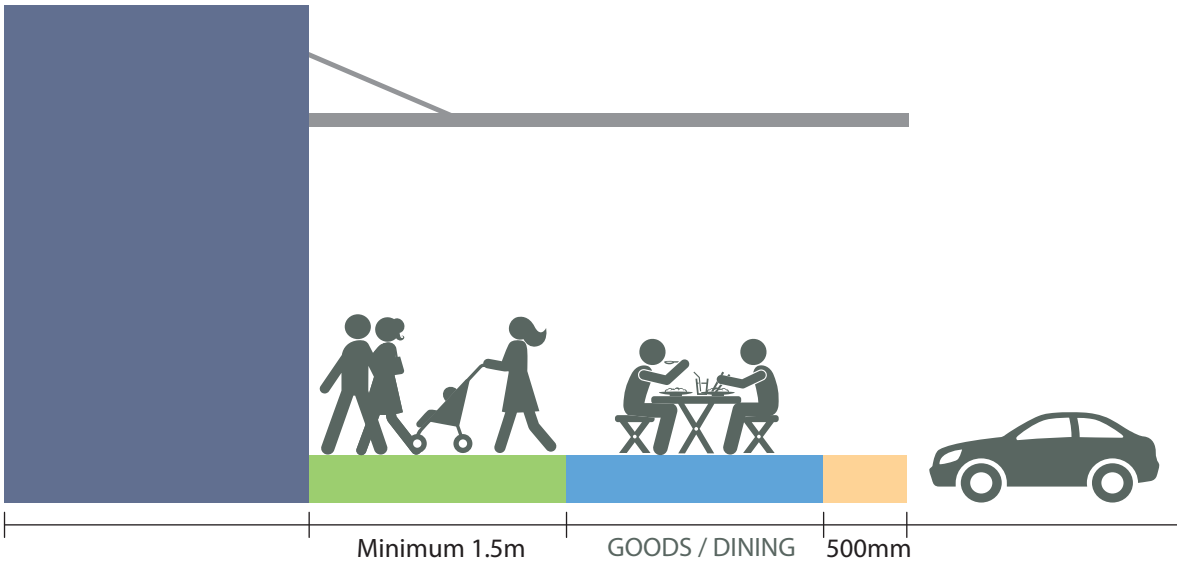

GOODS / DINING

GOODS / DINING

Business name

TRADING ZONE

PEDESTRIAN ZONE

TRADING ZONE

KERB ZONE minimum 500mm

GOODS / DINING