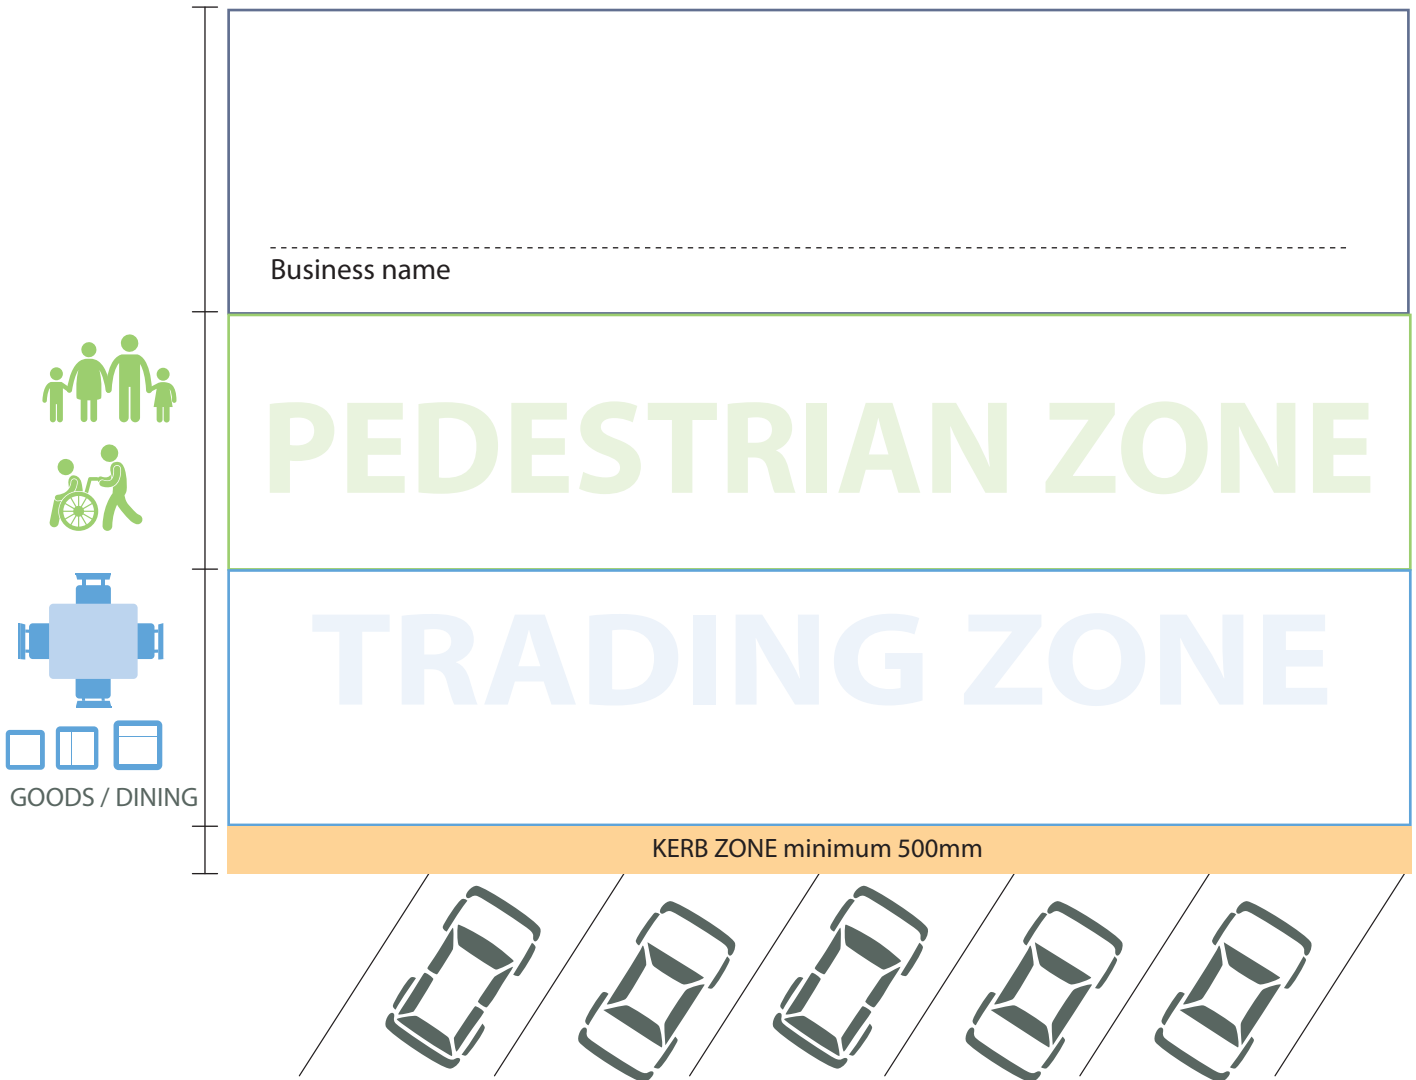

GOODS / DINING

GOODS / DINING

Business name

TRADING ZONE

PEDESTRIAN ZONE

TRADING ZONE

KERB ZONE minimum 500mm

GOODS / DINING