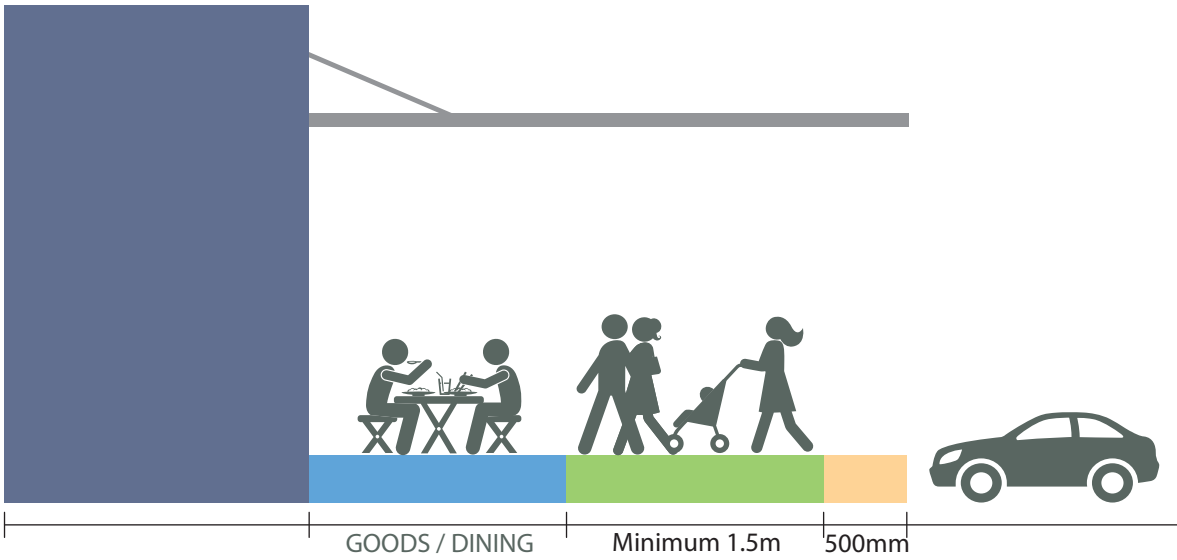

GOODS / DINING

GOODS / DINING

Business name

TRADING ZONE

PEDESTRIAN ZONE

TRADING ZONE

KERB ZONE minimum 500mm

GOODS / DINING