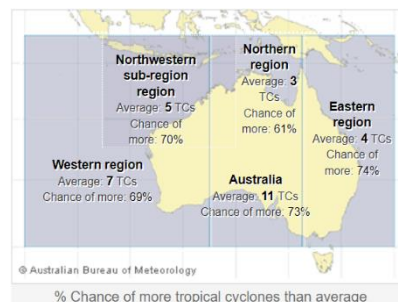

Recovery Wrap

Livingstone

Edition 3. November 2022

How can you keep up to date?

Sign up for Opt in Notifications. You will be subscribing to receive area specific weather warnings direct from BoM and/or emergency news alerts. Go to the [Disaster Dashboard](#) and select Opt-in Notifications.

How can you be better Prepared?

How do you get prepared for Cyclones? Get Ready Qld has some really good information about cyclones, storm surge and storm tides.

Follow the [link](#) and scroll to the bottom to find steps to reduce the impact of cyclones and storm surges. Steps including preparing your home, regular

maintenance, having a plan and making sure your covered are all very important.

What's the season look like?

Tropical Cyclone Season Outlook for the Coral Sea

Issued at 10:43 am EST on Thursday 13 October 2022. Warm oceans and La Nina could cause early start to cyclone season. The Bureau of Meterology issued Australia's Tropical Cyclone Season long-range forecast on 10 October in advance of the 1 November to 30 April cyclone season.

This season we have a greater than 70 per cent chance of at least 11 tropical cyclones, which is the long-term average impacting the Australian

region. Of those 11 cyclones 4 are likely to effect Queensland with a 74% chance of more than four cyclones.

Communities are urged to prepare now as there is an increased chance that the first tropical cyclone in the Australian region is likely to be

earlier in the season. Follow the [link](#) for more information.

Mitigation Works

HQPlantations prescribed burning program, stack burning continues in the Brampton logging area for more information visit www.hqplantations.com.au/fire